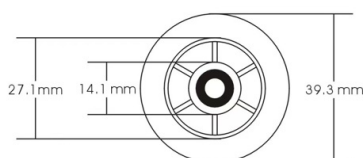

PRODUCT SHEET

Description:

Door Knob "Kiel", ABS Plastic, \varnothing 40mm, Black Finish, 6-12mm Glass, Drill Hole \varnothing 15 mm

Item number:

15.24.088-4

Units	Box	Carton	HS Code	Barcode
Pcs.	1	200	3903300000	
				5704866511292