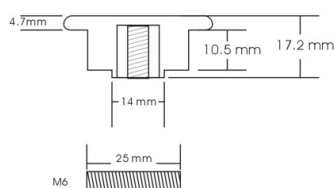

PRODUCT SHEET

Description:

Door Knob "Kiel", ABS Plastic, \varnothing 40mm, Black Finish, 6-12mm Glass, Drill Hole \varnothing 15 mm

Item number:

15.24.088-4

Units	Box	Carton	HS Code	Barcode
Pcs.	1	200	3903300000	
				5704866511292